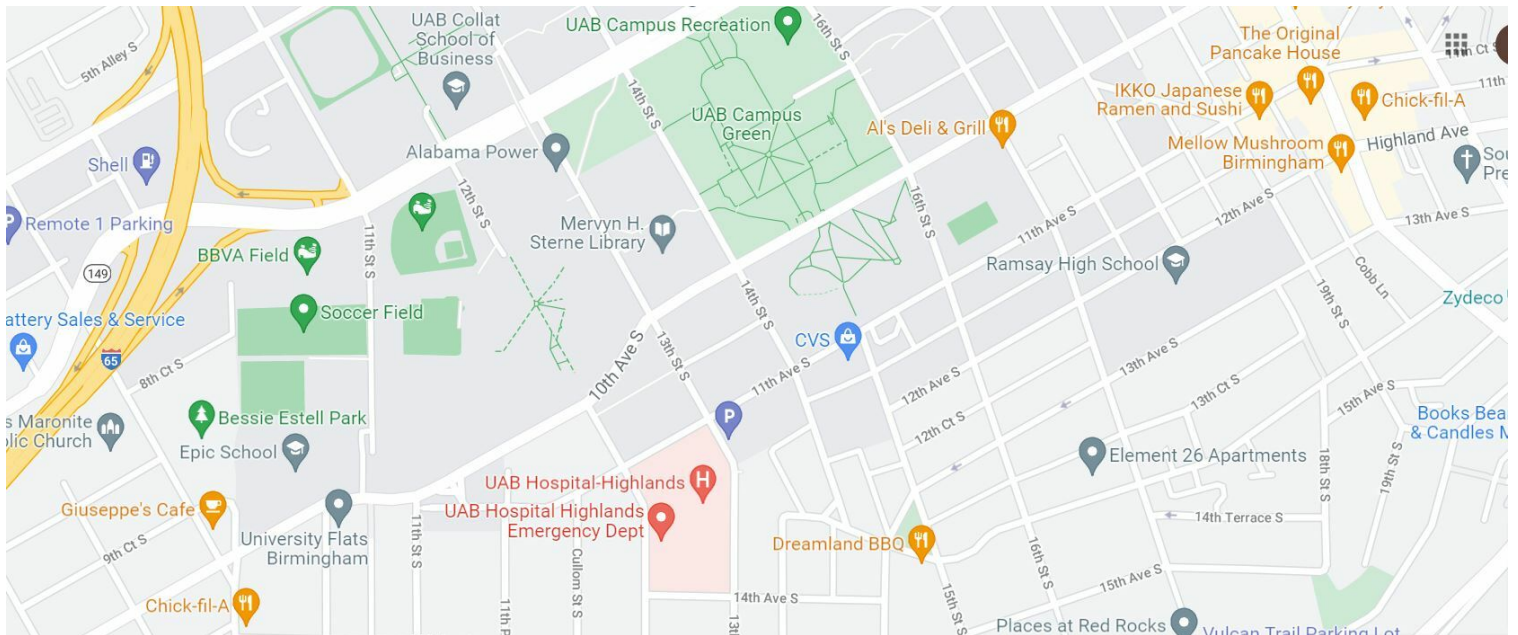

DIRECTIONS

**1201 11TH AVENUE SOUTH
BIRMINGHAM, AL 35205**

FROM U.S. HIGHWAY 280

- Turn **RIGHT** onto U.S. Highway 31 North/Montgomery Highway/Independence Drive.
- Take the University Boulevard exit and continue **RIGHT** onto University Boulevard.
- Continue along University Boulevard and turn **LEFT** onto 13th Street South.
- Continue along 13th Street South and turn **LEFT** into the parking lot on the corner of 11th Avenue South.

FROM I-20 EAST/I-59 NORTH

- Use the **RIGHT** two lanes to take exit 126A to merge onto U.S. Highway 280 East/U.S. Highway 31 South.
- Take University Boulevard exit and continue **RIGHT** onto University Boulevard
- Follow 8th Avenue South/University Boulevard and turn **RIGHT** onto 13th Street South.
- Continue along 13th Street South and turn **LEFT** into the parking lot on the corner of 11th Avenue South.

FROM I-20 WEST/I-59 SOUTH

- Use the **RIGHT** two lanes to take exit 126A and merge onto U.S. Highway 280 East/U.S. Highway 31 South.
- Take the University Boulevard exit and continue **RIGHT** onto University Boulevard.
- Follow 8th Avenue South/University Boulevard and turn **RIGHT** onto 13th Street South.
- Continue along 13th Street South and turn **LEFT** into the parking lot on the corner of 11th Avenue South.